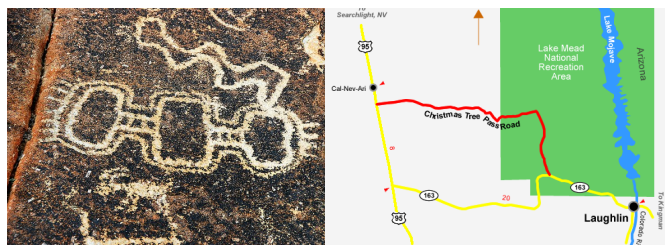

October 19-21, 2018

Long Beach Model T Club

TRI-STATE TOUR

Day One Friday, October 19

Colorado River

- Visit the Colorado River Museum
- Riverside Resort Reception
- Visit the Automotive Museums
- Buffet Dinner

Day Two Saturday, October 20

Topock 66 & Oatman

- Topock 66 Resort & Bar B Que Lunch
- Tour 25 Miles on Original Route 66
- Revisit the Gold Town of Oatman, AZ
- Banquet at the Riverside Resort
- USS Riverside Colorado River Cruise

Day Three Sunday, October 21

Christmas Tree Pass

- 12 Mile Scenic Gravel Road
- Indian Petroglyphs
- Wildlife
- Tour Wrap Up Buffet Luncheon

Hotel Information

Tour Coordinator: John Bowman 714-235-1964

RIVERSIDE RESORT, LAUGHLIN, NV